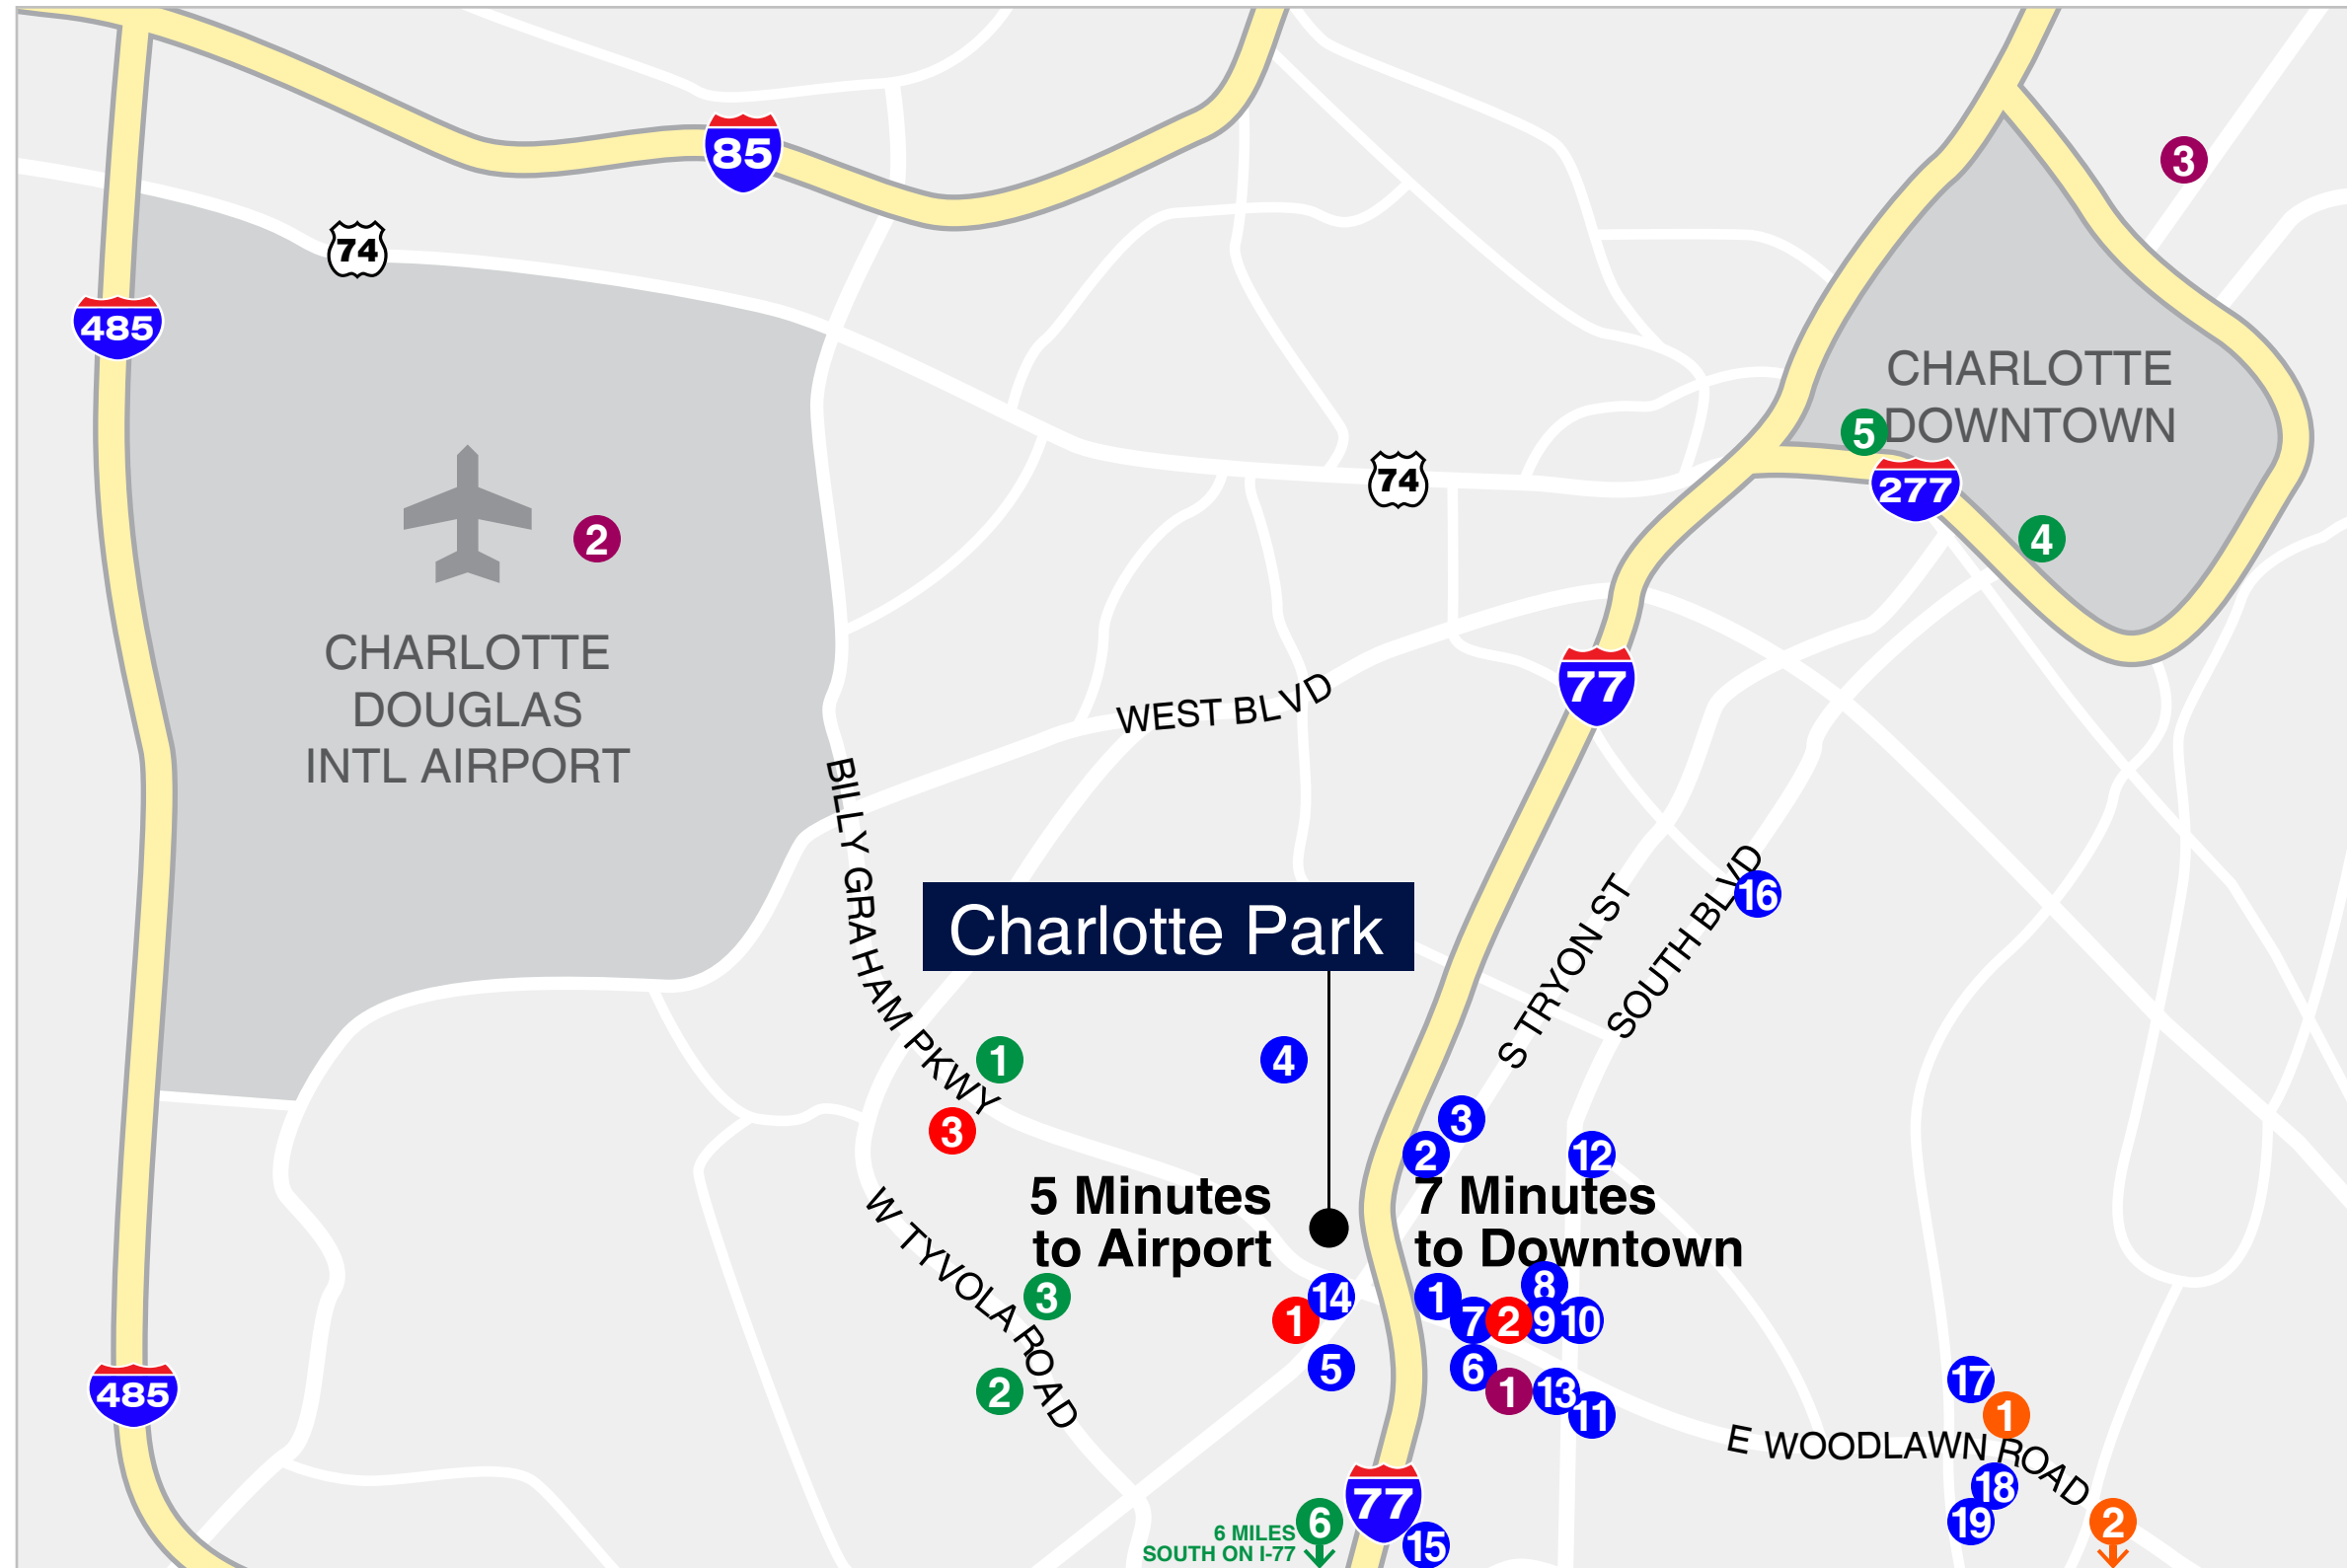

CHARLOTTE AREA

Hotels

- 1 Embassy Suites 1 MILE
- 2 Four Points by Sheraton 1 MILE
- 3 Renaissance Charlotte Suites 1.5 MILES

Restaurants

- 1 IHOP 0.5 MILE
- 2 McDonald's 0.2 MILE
- 3 Wendy's 0.2 MILE
- 4 Pressley Park Restaurant 0.3 MILE
- 5 PJ's Deli 0.5 MILE
- 6 Azteca Mexican 0.6 MILE
- 7 Tres Pesos Bar & Grill 0.6 MILE
- 8 Tryon House Restaurant 0.7 MILE
- 9 McKoy's Smokehouse & Saloon 0.7 MILE
- 10 Skyland Family Restaurant 0.9 MILE
- 11 Villa Antonio's 1 MILE
- 12 Zacks Hamburgers 1 MILE
- 13 Firehouse Subs 1 MILE
- 14 Omaha Steakhouse 1 MILE
- 15 Chili's 1.5 MILES
- 16 Mac's Speed Shop 2 MILES
- 17 Sir Edmond Halley's 2.5 MILES
- 18 Sushi 101 2.5 MILES
- 19 The Roasting Company 2.5 MILES

Parks/Entertainment/Attractions

- 1 Billy Graham Library 1 MILE
- 2 Renaissance Park Golf Course 3 MILES
- 3 Renaissance Park 3 MILES
- 4 NASCAR Hall of Fame 4 MILES
- 5 Bank of America Stadium 4 MILES
- 6 Carowinds Amusement Park 6 MILES

Shopping

- 1 Park Road Shopping Center 3 MILES
- 2 South Park Mall 5 MILES

Transportation

- 1 LYNX Light Rail Line 1 MILE
- 2 Charlotte Douglas Intl. Airport 4 MILES
- 3 Amtrak Station 5.5 MILES

CharlottePark